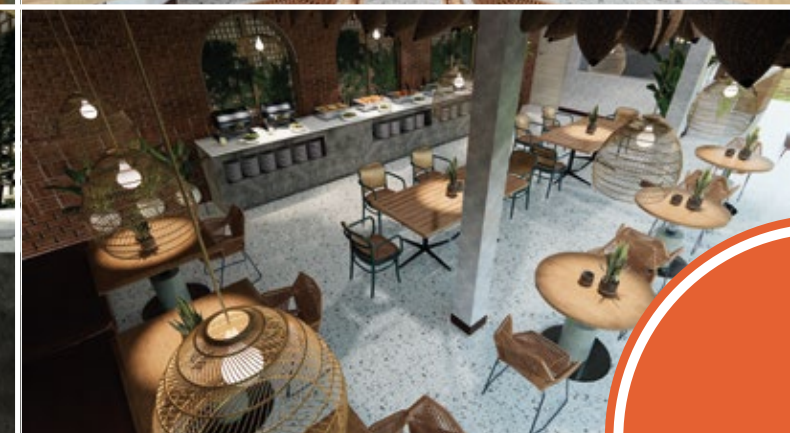

Villa In Ella

NESTLED IN THE MOUNTAINOUS AREA OF SCENIC ELLA, THIS VILLA COMPLEX CONSISTING OF 5 BEAUTIFULLY-CRAFTED INDIVIDUAL VILLAS WERE DESIGNED WITH THE INTENT OF PROVIDING AN EXPERIENCE OF BEING CLOSE TO NATURE THROUGH AGRO-TOURISM, WHILE OFFERING ALL THE “CREATURE COMFORTS” INDOORS.