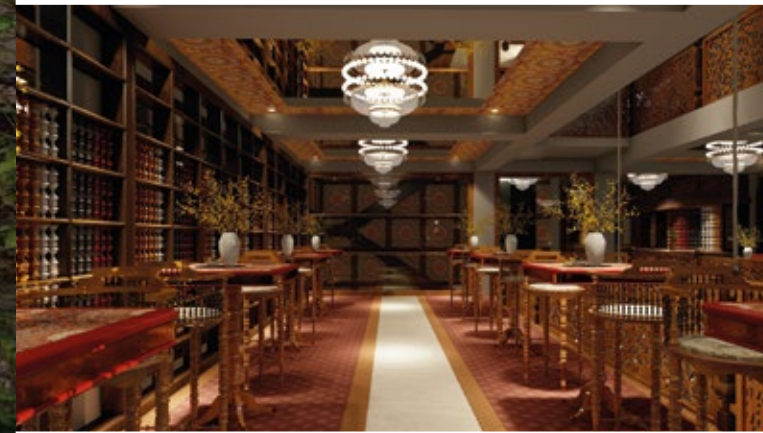

LEONS

THE DESIGN FOR THIS HOTEL IN KANDY WAS DONE WITH THE RICH, VIBRANT & COLORFUL, CULTURAL HERITAGE OF KANDY CULTURE IN MIND. THE WALL ART PROUDLY DEPICTS KANDY'S MAJESTIC PAST, WHILE THE VIBRANT COLORS USED IN THE RUGS ON THE FLOOR ADD GLAMOUR AND PRESTIGE.